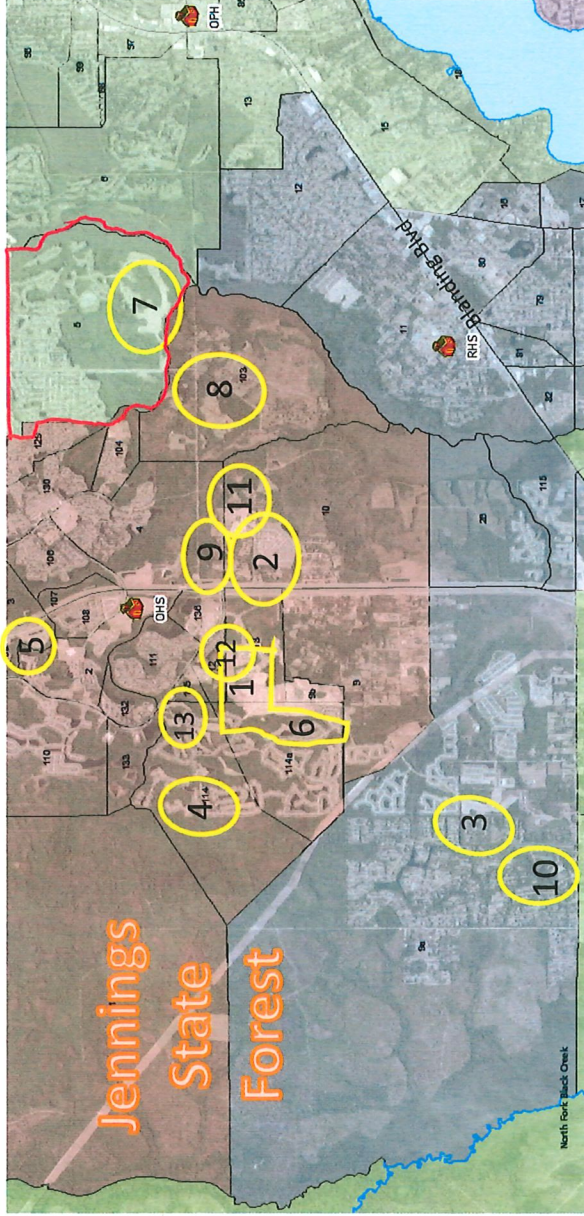

Senior High School Attendance Boundaries (all schools current)

OHS Study

High School	Percent Capacity
Clay High	89.2%
Fleming Island HS	90.9%
Keystone Sr/Jr	85.4%
Oakleaf HS	108%
Orange Park HS	65%
Ridgeview HS	80.5%
Middleburg HS (cafeteria)	98%
	71%

# Attendance Boundary and planned growth Oakleaf High School

OHS: 2459 cap

Attend: 2607

Current:

OHS 108 % (Projected growth ≈ 230)

Status Quo:

OHS 117 % (growing)

Portables on Campus: 38

Area outlined in red is in the OHS attendance zone  
Proposal: Point the area in Red to OPH

## Growth (OHS)

- 1) Grey Hawk
- 2) Kindlewood
- 3) Pine Ridge
- 4) Eagle Landing
- 5) Arbor Mill
- 6) Oakland Hills
- 7) Wilford Preserve
- 8) Cheswick Oaks
- 9) Cameron Oaks