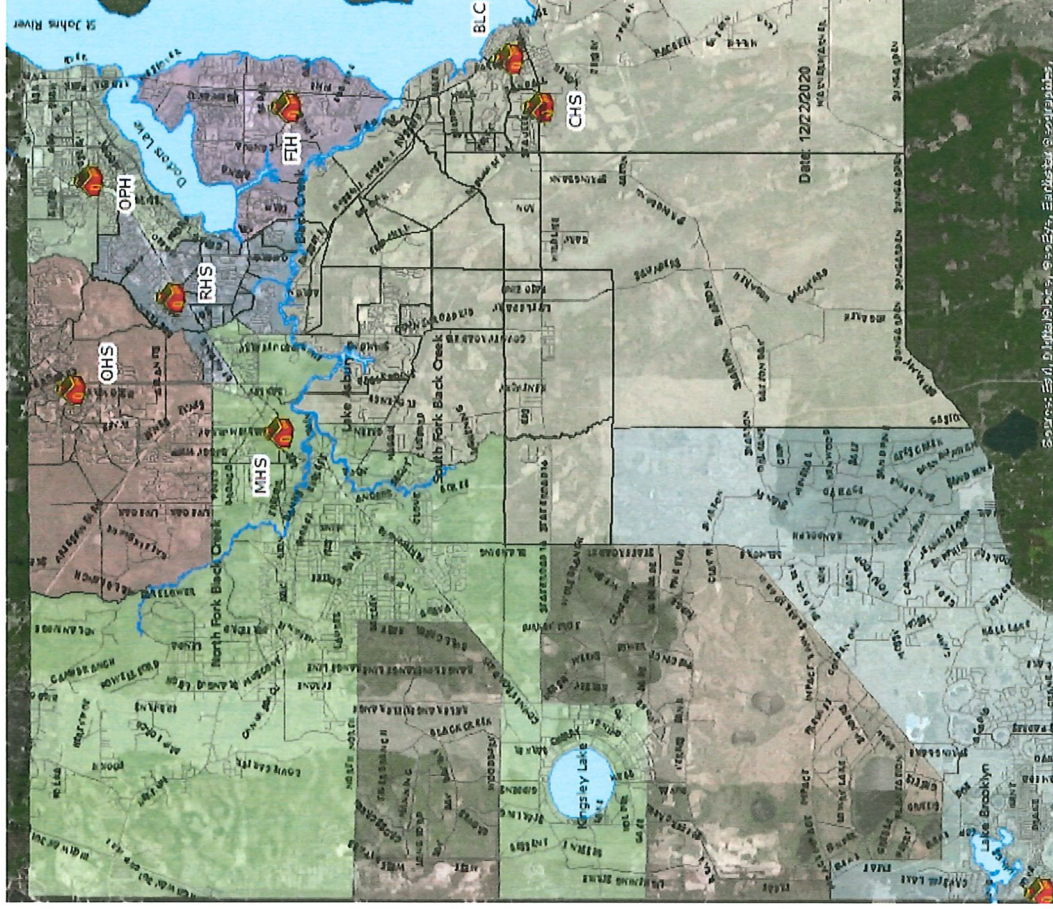

Senior High School Attendance Boundaries (all schools current)

OHS Study

High School	Percent Capacity
Clay High	89.2%
Fleming Island HS	90.9%
Keystone Sr/Jr	85.4%
Oakleaf HS	108%
Orange Park HS	65%
Ridgeview HS	80.5%
Middleburg HS (cafeteria)	98%
	71%

Area outlined in red is in the OHS attendance zone  
Proposal: Point the area in Red to OPH

## Growth (OHS)

- 1) Grey Hawk
- 2) Kindlewood
- 3) Pine Ridge
- 4) Eagle Landing
- 5) Arbor Mill
- 6) Oakland Hills
- 7) Wilford Preserve
- 8) Cheswick Oaks
- 9) Cameron Oaks

### Neighborhoods to OPH:

- Olde Sutton
- Spencer
- Holly Parke
- Cranes Landing
- Hammock Grove
- Brittany Bluff
- Water Mill
- Plantation Village

*\*note: Students currently transported to OHS (5.2 miles) will also be transported to OPH (6.2 miles)*