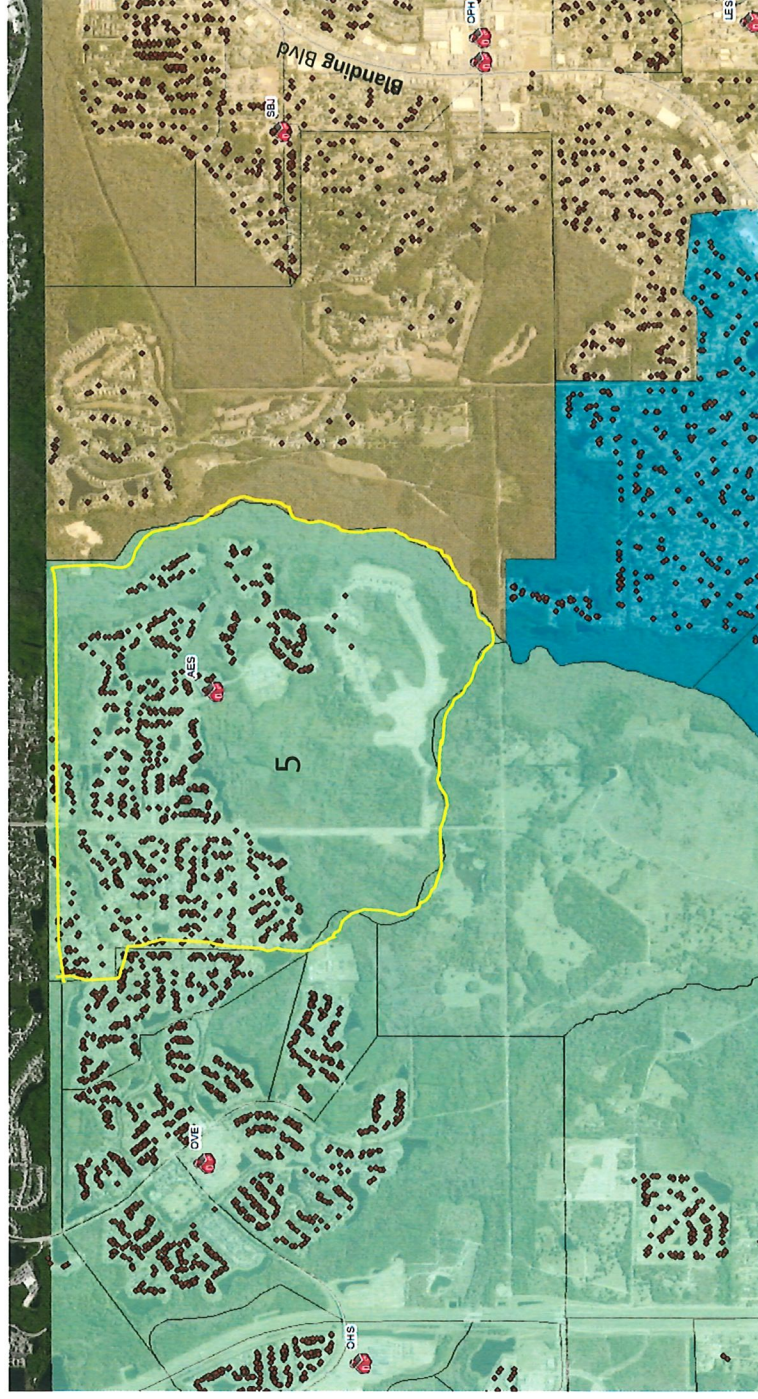

To OPH

Area	Number of students
5	452

Current: OHS 108% (Projected growth $\approx$ 230)

OPH 65% (809 $\approx$ available capacity)

Remedy: Area 5 to OPH $\approx$ 452 students

Status Quo: OHS 117% (growing)

OPH 65%

Result:

OHS 84% (allows for growth)

OPH 83.5%

Neighborhoods to OPH:

- Olde Sutton
- Spencer
- Holly Parke
- Cranes Landing
- Hammock Grove
- Brittany Bluff
- Water Mill
- Plantation Village

*note: Students currently transported to OHS (5.2 miles) will also be transported to OPH (6.2 miles)

Attendance Boundary Change for Oakleaf HS and Orange Park HS

OHS: 2459 cap / 2613   OPH: 2343 cap / 1534