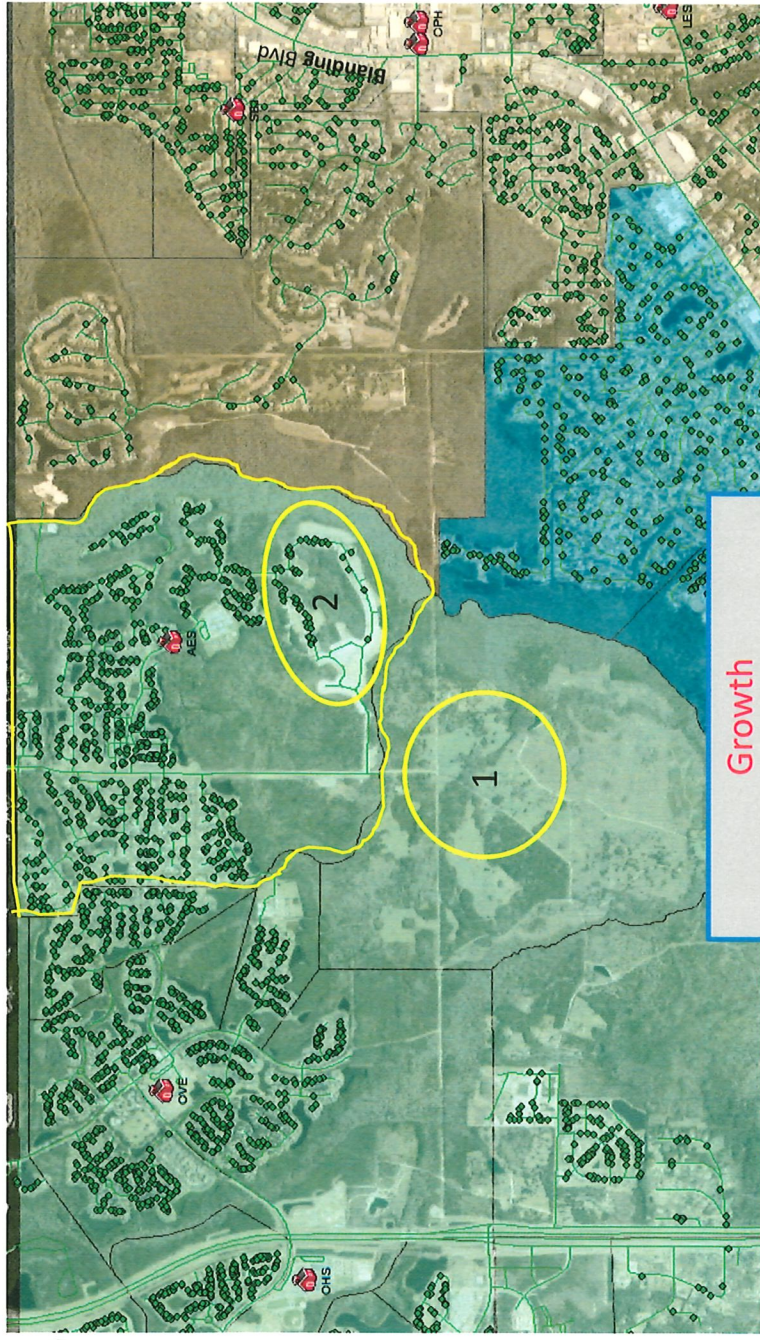

Attendance Boundary Change for Oakleaf HS and Orange Park HS

Area	Number of students
5	452

Current: OHS 108% (Projected growth $\approx$ 230)
OPH 65% (809 $\approx$ available capacity)
Remedy: Area 5 to OPH $\approx$ 452 students

Status Quo: OHS 117% (growing)
OPH 65%

Result: OHS 84%
OPH 83.5%

Neighborhoods to OPH:

- Olde Sutton
- Spencer
- Holly Parke
- Cranes Landing
- Hammock Grove
- Brittany Bluff
- Water Mill
- Plantation Village

OHS: 2459 cap   OPH: 2343 cap

Growth

1) Cheswick Oaks (OLH)
2) Wilford Preserve (OPH)

*note: Students currently transported to OHS (5.2 miles) will also be transported to OPH (6.2 miles)