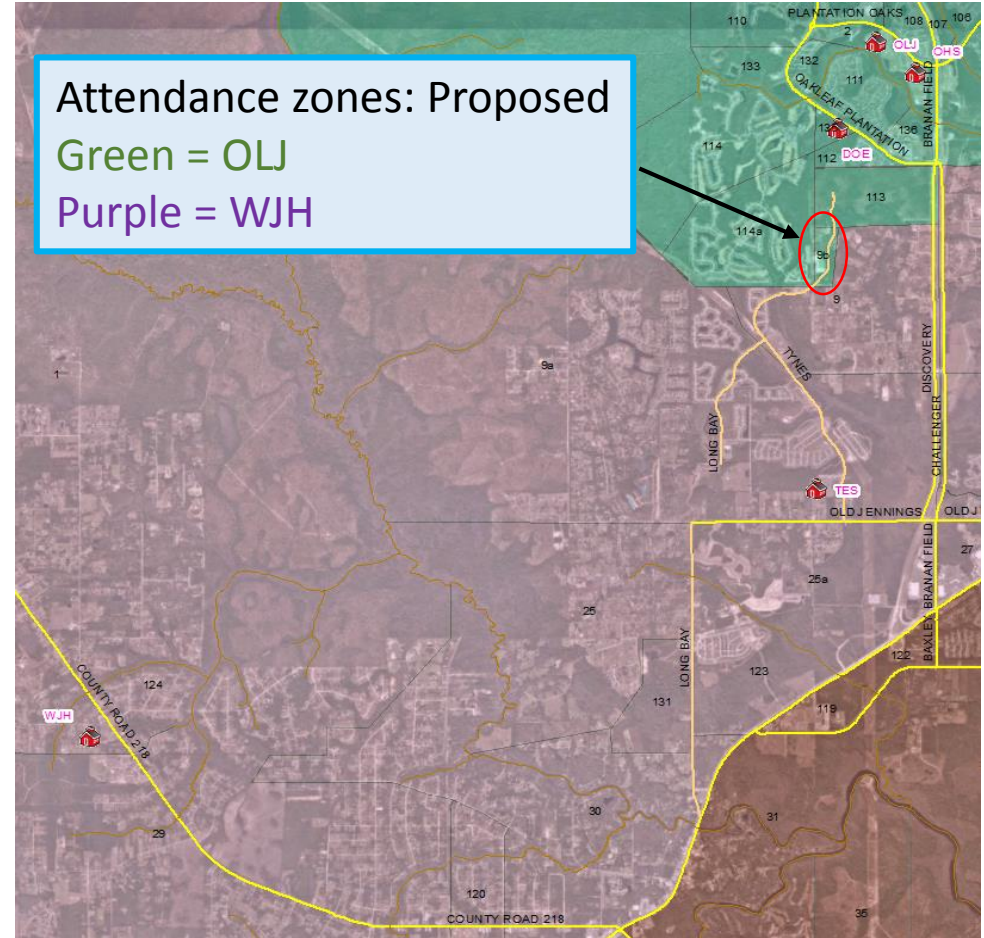

Side by Side comparison

-OLJ and WJH attendance zones

-Neighborhood inclusion: Oakland Hill at Eagle Landing

Side by Side comparison

-DOE and TES attendance zones

-Neighborhood inclusion: Oakland Hill at Eagle Landing

Attendance zones: Current

Grey = DOE

Brown = TES

Green = POE

Purple = OVE

Attendance zones: Proposed

Grey = DOE

Brown = TES