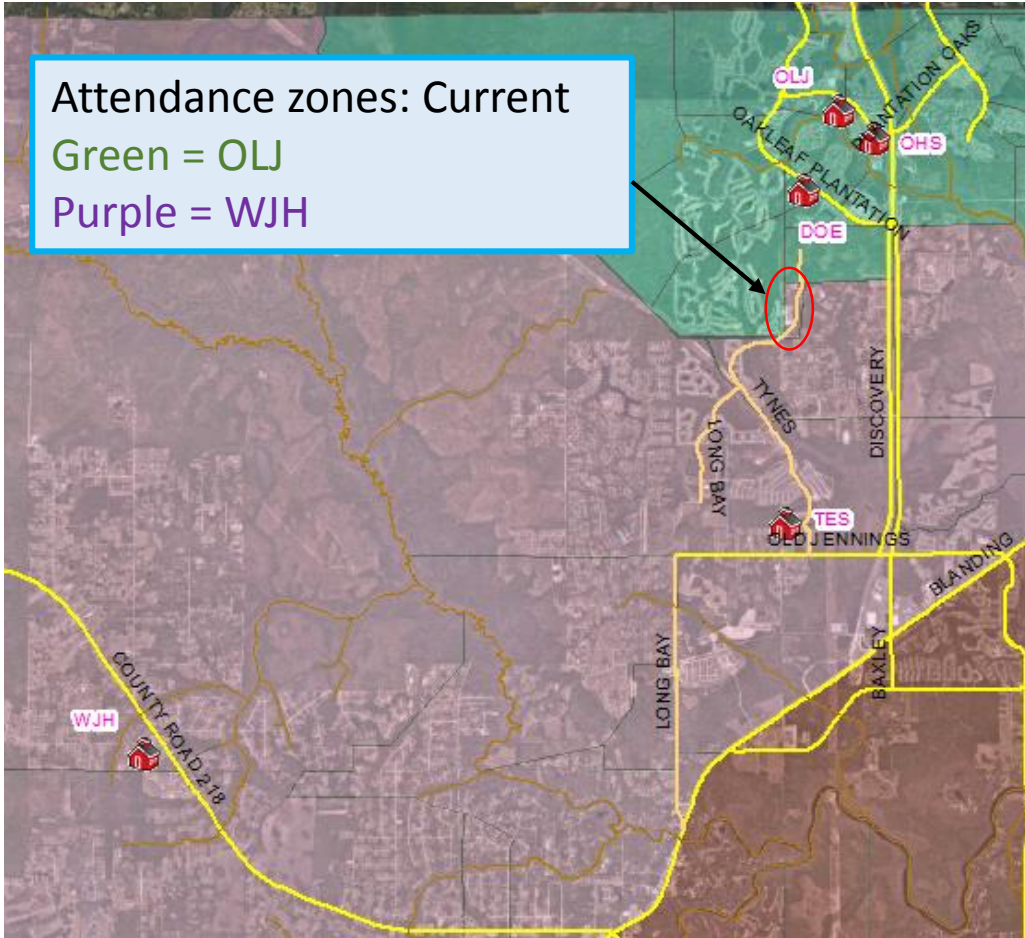

Side by Side comparison

-OLJ and WJH attendance zones

-Neighborhood inclusion: Oakland Hill at Eagle Landing

Side by Side comparison

-DOE and TES attendance zones

-Neighborhood inclusion: Oakland Hill at Eagle Landing

Attendance zones: Current

Grey = DOE

Brown = TES

Green = POE

Purple = OVE

Attendance zones: Proposed

Grey = DOE

Brown = TES