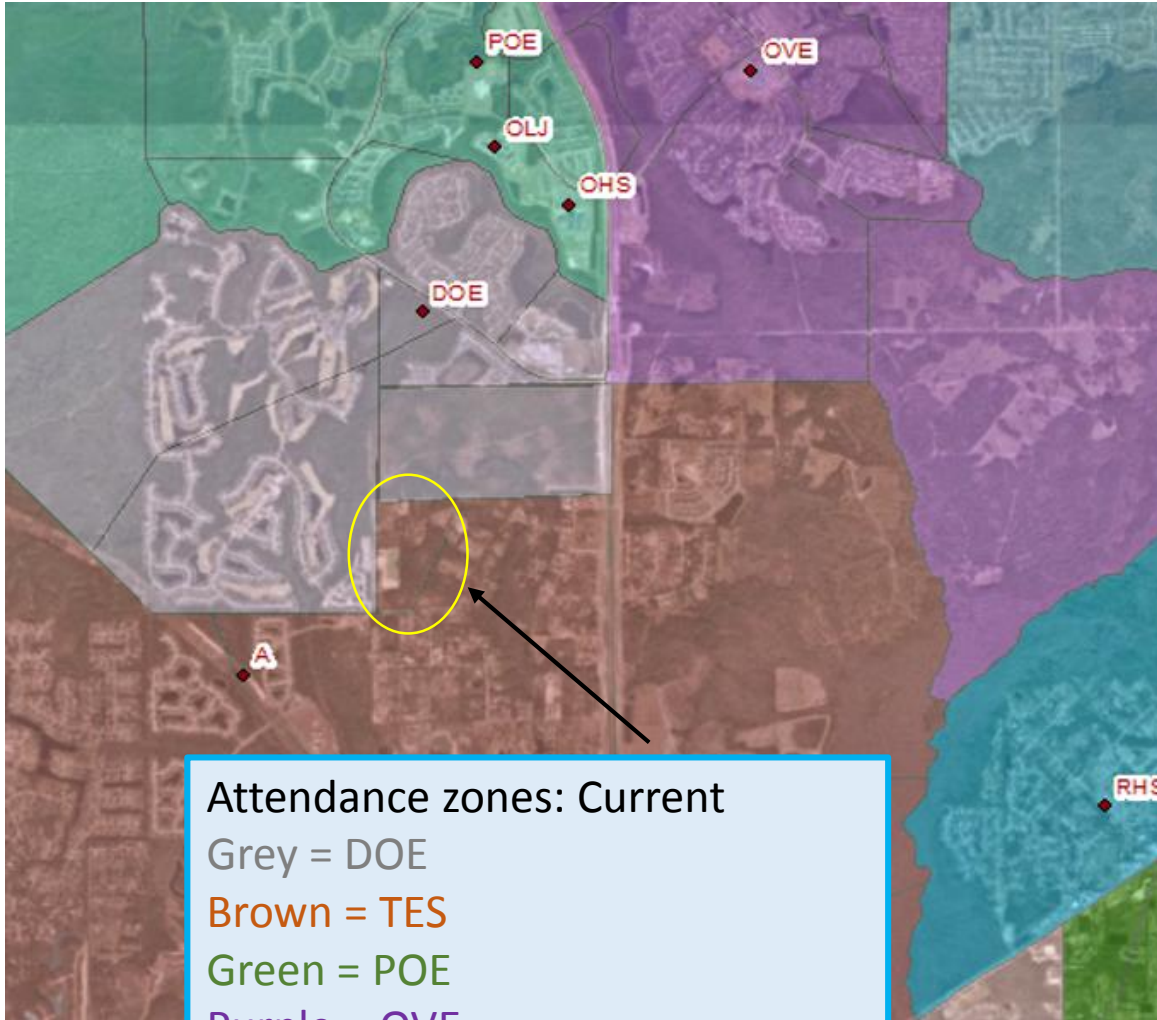

Side by Side comparison

-OLJ and WJH attendance zones

-Neighborhood inclusion: Oakland Hill at Eagle Landing

Side by Side comparison

-DOE and TES attendance zones

-Neighborhood inclusion: Oakland Hill at Eagle Landing

Attendance zones: Current

Grey = DOE

Brown = TES

Green = POE

Purple = OVE

Attendance zones: Proposed

Grey = DOE

Brown = TES