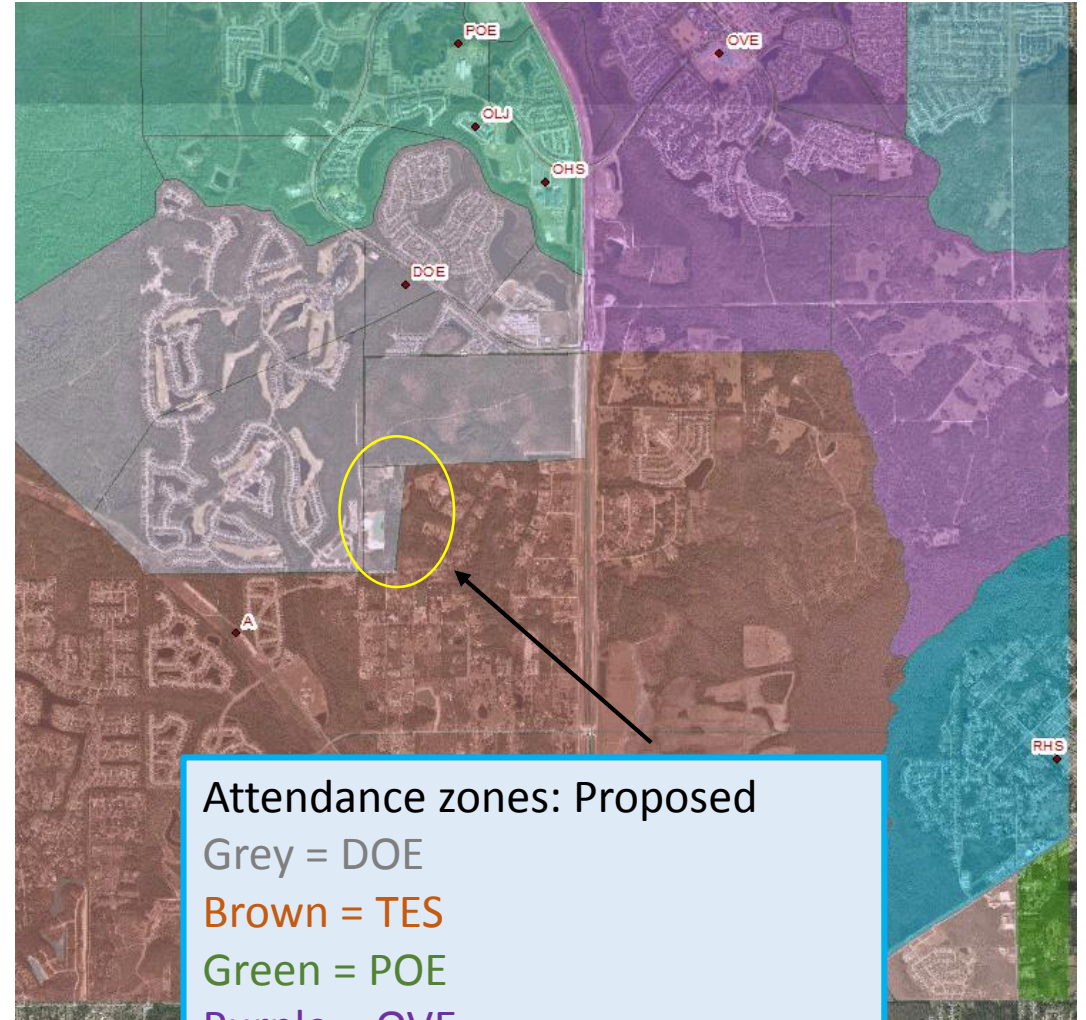

Side by Side comparison

-OLJ and WJH attendance zones

-Neighborhood inclusion: Oakland Hill at Eagle Landing

Side by Side comparison

-DOE and TES attendance zones

-Neighborhood inclusion: Oakland Hill at Eagle Landing

Attendance zones: Current

Grey = DOE

Brown = TES

Green = POE

Purple = OVE

Attendance zones: Proposed

Grey = DOE

Brown = TES

Green = POE

Purple = OVE