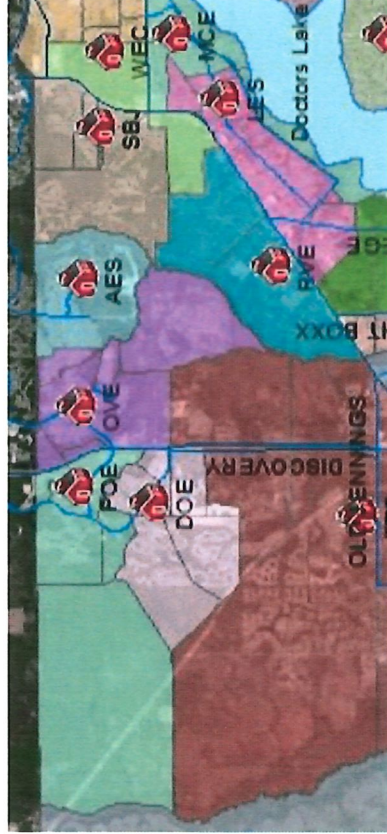

## Oakleaf Junior to Orange Park Junior

Area	Number of students
5	198

North Clay County Junior High School attendance areas  
 Brown: Orange Park JH, Green: Oakleaf JH

**Current:** OJ 87% (Projected growth  $\approx$  111)  
 OPJ 66% (360  $\approx$  available capacity)

**Remedy:** Area 5 to OPJ

**Status Quo:** OJ 92%  
 OPJ 68%

**Result:** OJ 74%  
 OPJ 85%

### Neighborhoods to OPJ:

- Olde Sutton
- Spencer
- Holly Parke
- Cranes Landing
- Hammock Grove
- Brittany Bluff
- Water Mill
- Plantation Village

*\*note: Students currently transported to OJ (5.2 miles) will also be transported to OPJ (6.7 miles)*

North Clay County  
 Elementary School  
 attendance areas