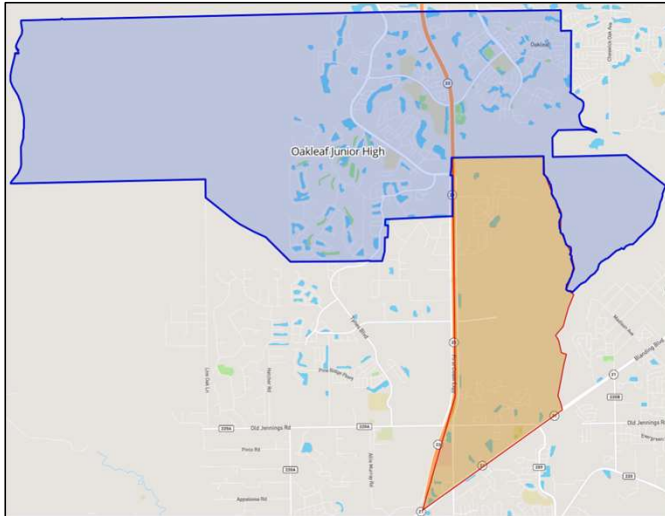

Boundary Change for Lake Asbury Junior High

Before Boundary Change

After Boundary Change

Neighborhoods To LAJ:

- Boxxwood
- Jennings Court
- Waterview Ridge

Boundary Change for Oakleaf Junior High

Before Boundary Change

After Boundary Change

Neighborhoods To OLJ:

- Brannan Mill Plantation
- Brannan Oaks Estates
- Kindewood
- Summerbrook
- Whisper Creek

Boundary Change for Wilkinson Junior High

Before Boundary Change

After Boundary Change

Neighborhoods To OLJ:

- Brannan Mill Plantation
- Brannan Oaks Estates
- Kindlewood
- Summerbrook
- Whisper Creek

New
Oakleaf
Junior
High
School

New
Wilkinson
Junior
High
School