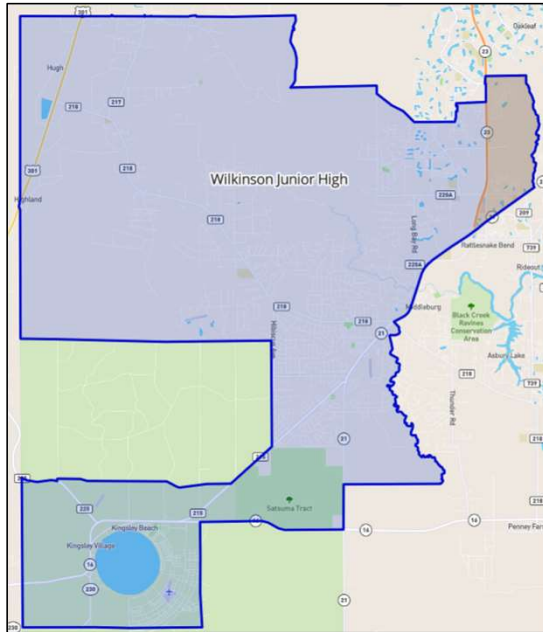

Boundary Change for Lake Asbury Junior High

Before Boundary Change

After Boundary Change

Neighborhoods To LAJ:

- Boxxwood
- Jennings Court
- Waterview Ridge

Boundary Change for Oakleaf Junior High

Before Boundary Change

After Boundary Change

Neighborhoods To OLJ:

- Brannan Mill Plantation
- Brannan Oaks Estates
- Kindewood
- Summerbrook
- Whisper Creek

Boundary Change for Wilkinson Junior High

Before Boundary Change

After Boundary Change

Neighborhoods To OLJ:

- Brannan Mill Plantation
- Brannan Oaks Estates
- Kindlewood
- Summerbrook
- Whisper Creek

New
Oakleaf
Junior
High
School

New
Wilkinson
Junior
High
School