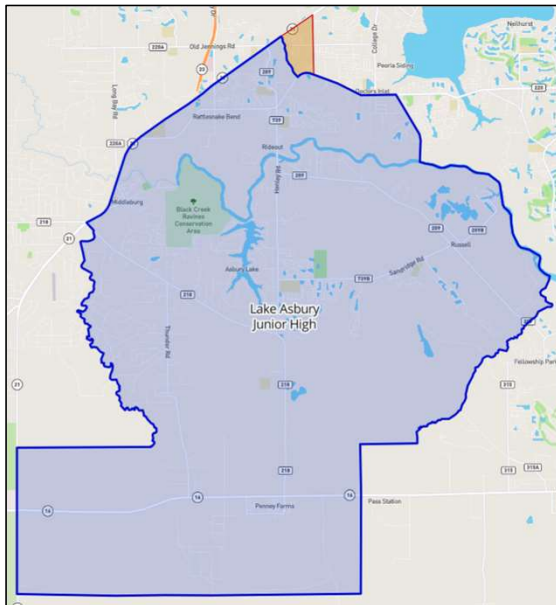

Boundary Change for Lake Asbury Junior High

Before Boundary Change

After Boundary Change

Neighborhoods To LAJ:

- Boxxwood
- Jennings Court
- Waterview Ridge

Boundary Change for Oakleaf Junior High

Before Boundary Change

After Boundary Change

Neighborhoods To OLJ:

- Brannan Mill Plantation
- Brannan Oaks Estates
- Kindewood
- Summerbrook
- Whisper Creek

Boundary Change for Wilkinson Junior High

Before Boundary Change

After Boundary Change

Neighborhoods To OLJ:

- Brannan Mill Plantation
- Brannan Oaks Estates
- Kindlewood
- Summerbrook
- Whisper Creek

New
Oakleaf
Junior
High
School

New
Wilkinson
Junior
High
School